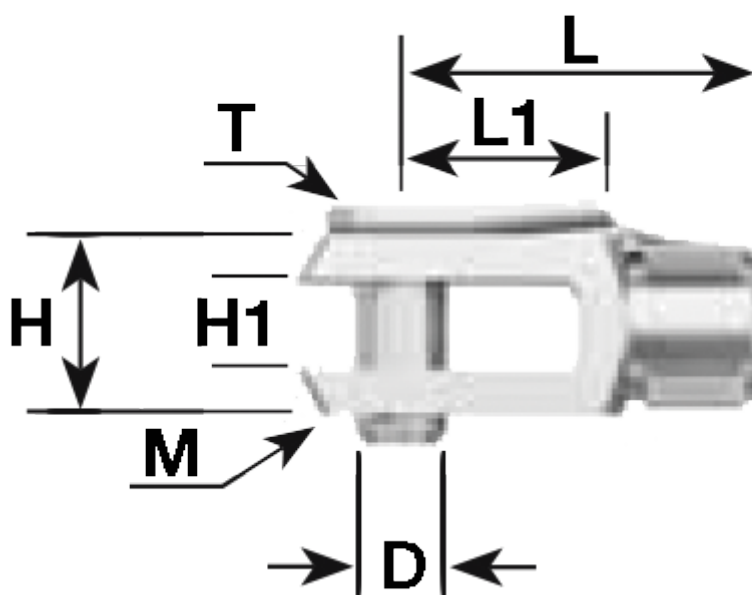

Article number: 04707228

Description: Stabilus assembly, clevis with bolt
Type K3 for size 08/19

Measures

D	= $\varnothing 6$
H	= 12
H1	= 6
L	= 24
L1	= 12
M	= Metal
T (Thickness)	= 12